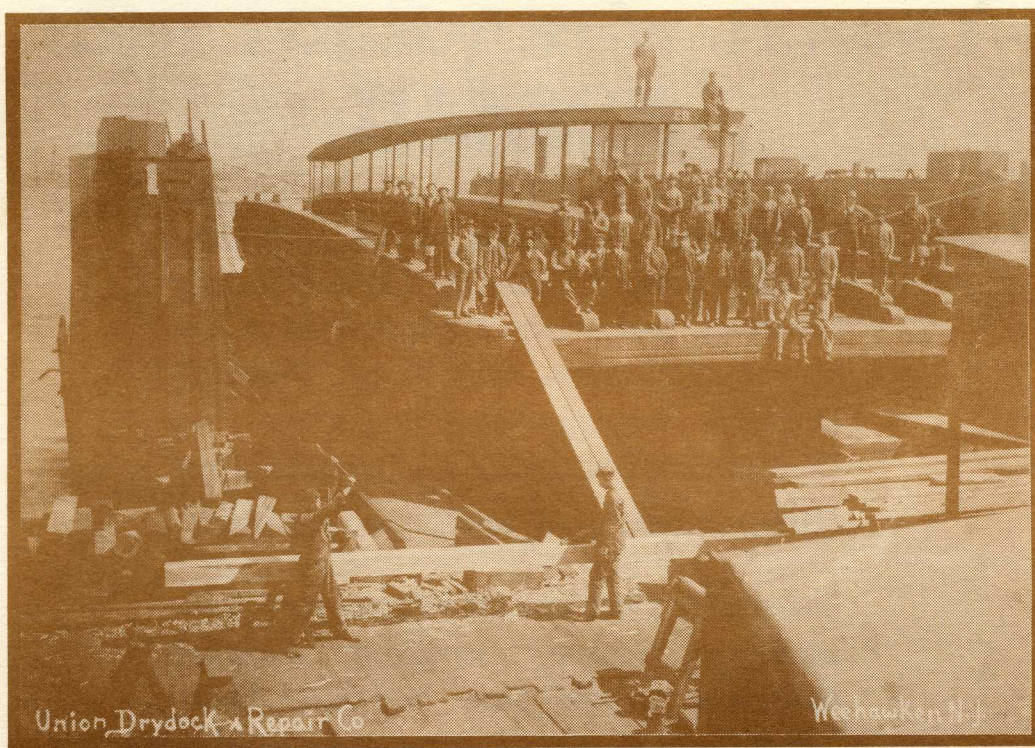

THE LIGHTERAGE SYSTEM IN THE NEW YORK / NEW JERSEY HARBOR

**A Publication of
The Hudson Waterfront Museum
in Conjunction with the Exhibition
on the Lehigh Valley Covered Barge #79**

Liberty State Park, Jersey City, New Jersey

July 1992